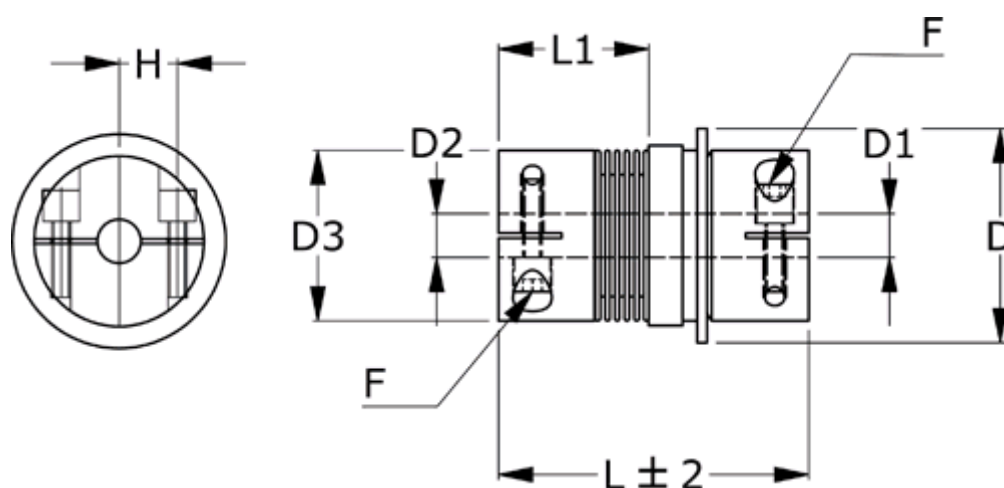

Article number: 335011501131824C2

Description: Safety coupling BKK 150 synchronous
Length 113 mm, bore 18/24 mm, TKn max 150 NM

Measures

D = 94
D1 = 24
D2 = 18
D3 = 82.0
F = M10
H = 28.0
L = 113
L1 = 57.5

Nom. torque NM (TKn) = 150NM overload torque range 2
Position engagement = C = Synchronous
s = 2.0